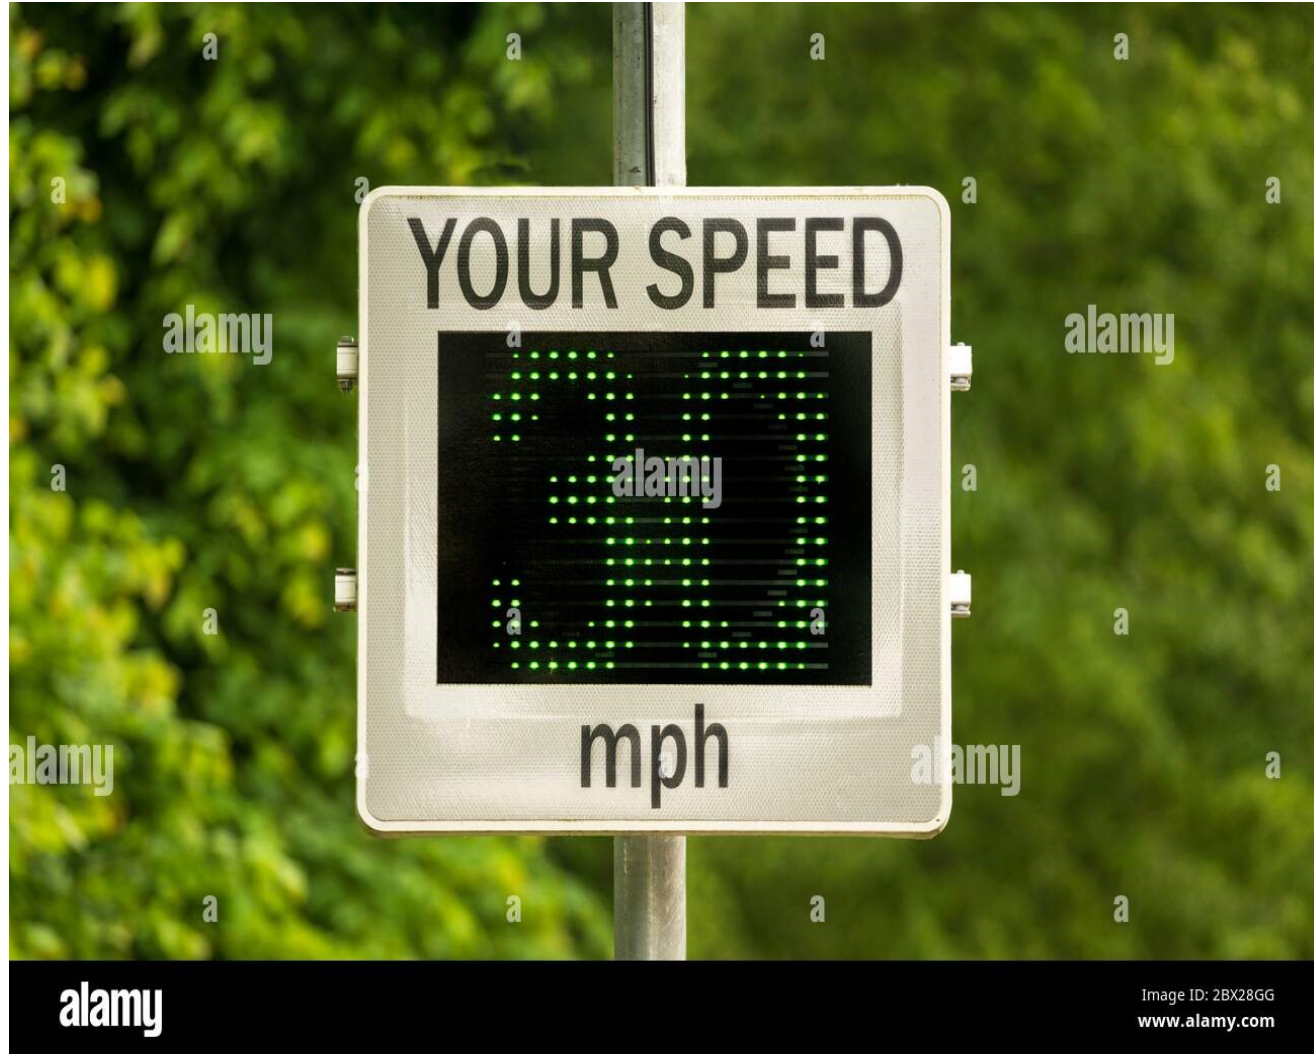

SID

alamy

Image ID: 2BX28GG
www.alamy.com